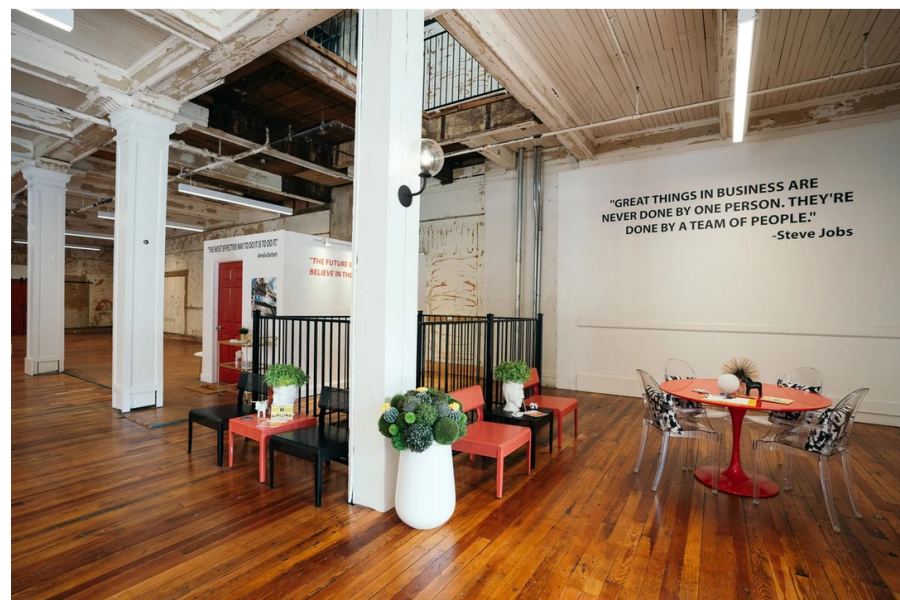

TYPICAL FLOOR OFFICE LAYOUT

- 9,168 SF
- TOTAL HEADCOUNT - 65

PURSE
BUILDING