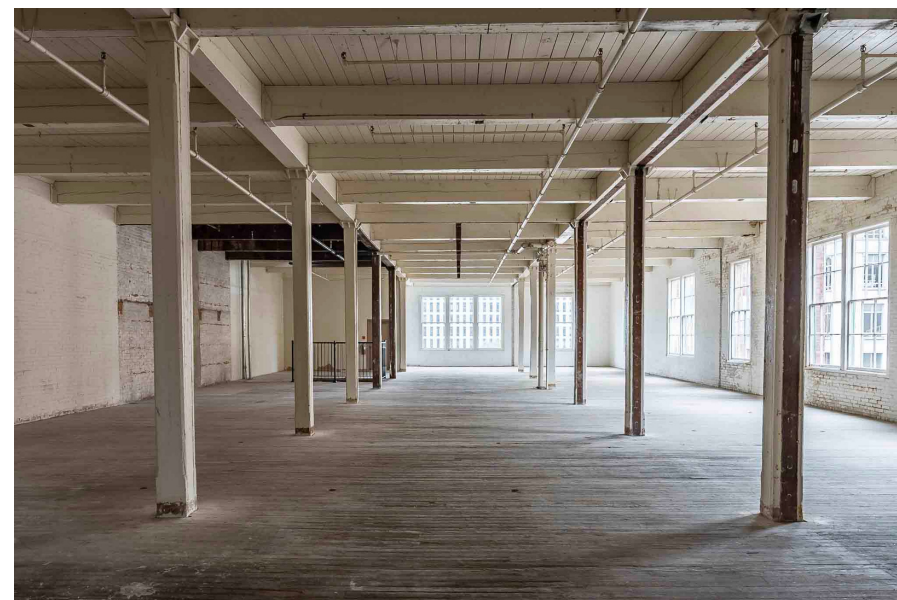

TYPICAL FLOOR OFFICE LAYOUT

- 9,168 SF
- TOTAL HEADCOUNT - 65

PURSE
BUILDING